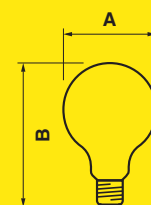

G LO B O O P A L E E 2 7 1 0 0 m m

COD.	VOLT	WATT	DIMENSIONI	VITA
392	220	25	100x144	1000
5192	220	40	100x144	1000
397	220	60	100x144	1000
398	220	100	100x144	1000
396	220	150	100x144	1000